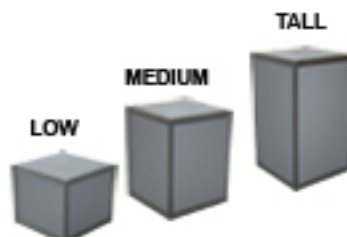

F013
ONE PIECE CHAIR COVER
430X430X880 mm.

F014
TWO PIECE CHAIR COVER
430X430X880 mm.

F015
FOLDING CHAIR
400X420X800 mm.

PLASTIC CHAIR
380X380X800 mm.

F016
DINNING CHAIR
430X430X880 mm.

F017
TV / VDO STAND
600X400X1000 mm.

F018
LOCKABLE CUPBOARD
860X430X650 mm.

F019
LOCKABLE CABINET
600X400X690 mm.

F020
REFRIGERATOR
(MEDIUM 5.5Q)

F021
ACCORDION DOOR
1000X2400 mm.

F022
DISPLAY CUBE
500X500X (500/750/1000) mm.

F023
FLAT SHELF
250X1000 mm.

F024
PLANTS

F025
ASHTRAY

F026
BASKET
260X260 mm.

F027
BROCHURE RACK

F028
PRODIUM
400X600X1200 mm